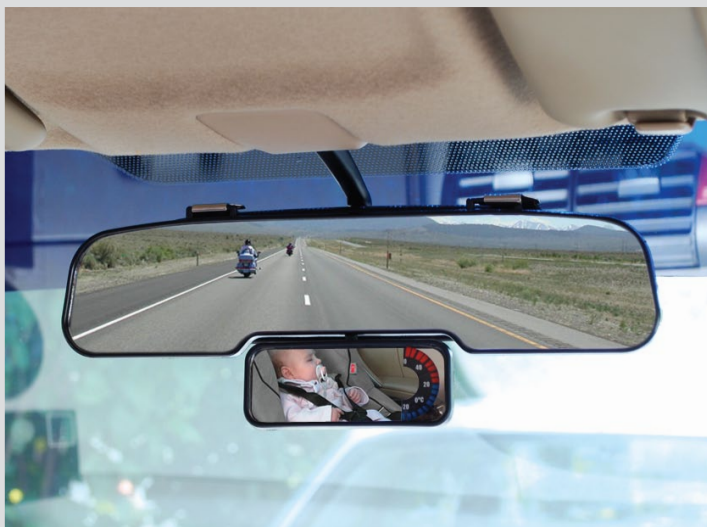

1. Little Wagon Rear View Mirror - Convex 270mm

No.	Barcode	Packing	Pack Size
848	9555390508489	Double Blister Card	6 Units/Ctn

Colours: Grey

2. Little Wagon Rear View Mirror - Flat 300mm

No.	Barcode	Packing	Pack Size
849	9555390508496	Double Blister Card	6 Units/Ctn

Colours: Black

3. Little Wagon Rear View Mirror - With Thermometer

No.	Barcode	Packing	Pack Size
867	9555390508670	Double Blister Card	6 Units/Ctn

4. Little Wagon Rear View Mirror - With Light

No.	Barcode	Packing	Pack Size
868	9555390508687	Double Blister Card	6 Units/Ctn